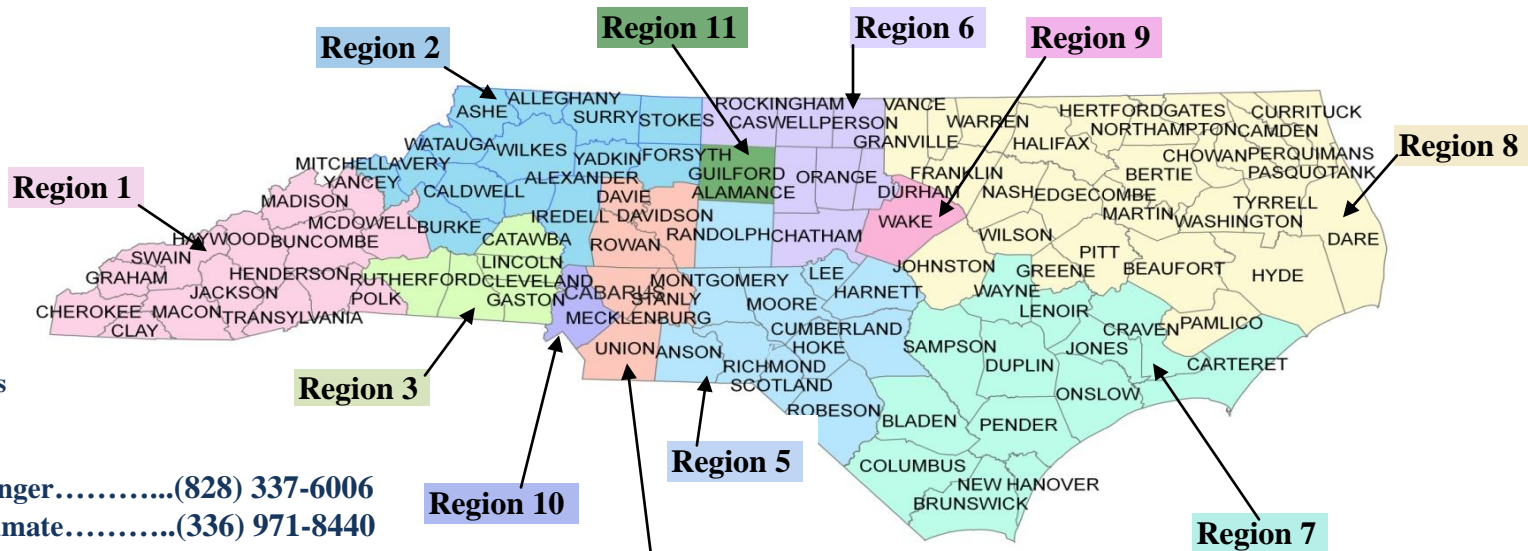

North Carolina

2010-2011 X-Ray Regions

Legend X-Ray Counties
X-Ray Regions

- Region 1** Regina Kissinger.....(828) 337-6006
- Region 2** Wynette Shumate.....(336) 971-8440
- Counties in 2 & 11** Debra Doss....(336) 817-0990
- Region 3** Dawn Burke.....(704) 813-7071
- Region 4** Laura Pring.....(704) 762-0233
- Region 5** Bonnie Kanoy.....(910) 684-4875
- Region 6** Amy Harmon.....(919) 418-1785
- Region 7** Christy Britt.....(252) 560-5575
- Region 8** Barbara Dudley-Tune.....(252) 902-9567
- Region 9** Harmon and Tune
- Region 10** Burke and Pring
- Region 11** Kanoy and Harmon